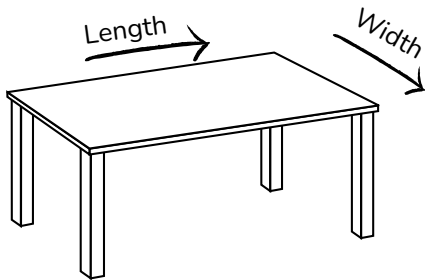

6-8 PERSON DINING TABLE
MSRP \$600 / WS \$325

Hebron Herringbone Signature Collection

Reclaimed real wood with a
textured wood finish ft. hairpin
metal legs or wooden frame

Table: 3' x 6' x 30"

Bench: 2' x 4' x 16"

Pricing formula

$$\text{Sq. ft} \times \$35$$

For example, a 4' x 6' table would have a base price of \$840

- 2** Determine your wood finish. Both options include a polyurethane top-coat sealant finish

Natural + \$0